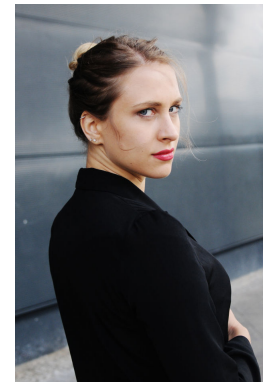

—  
STELLA  
MODELS  
×

[www.stellamodels.com](http://www.stellamodels.com)

HEIGHT	BUST	DRESS	WAIST	HIPS	SHOES
175	94	36	72	94	40.0