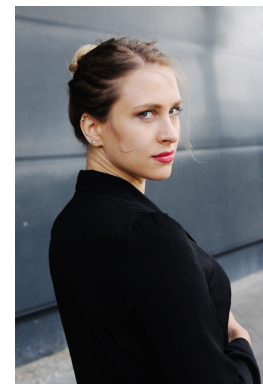

—
STELLA
MODELS
×

www.stellamodels.com

HEIGHT	BUST	DRESS	WAIST	HIPS	SHOES
175	94	36	72	94	40.0