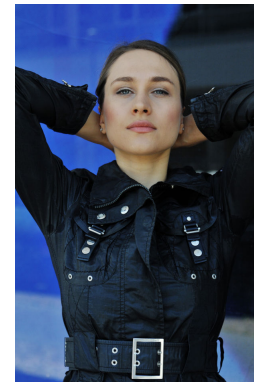

HEIGHT	BUST	DRESS	WAIST	HIPS	SHOES
175	94	36	72	94	40.0