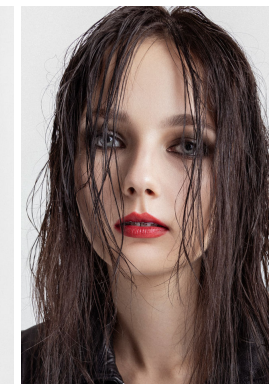

—  
STELLA  
MODELS  
×

www.stellamodels.com

HEIGHT	BUST	DRESS	WAIST	HIPS	SHOES	HAIR	EYES
180	78	34-36	64	93	39.0	BROWN	BLUE