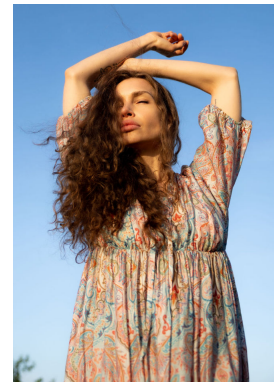

HEIGHT	BUST	DRESS	WAIST	HIPS	SHOES	HAIR	EYES
186	89	38	68	92	41.5	BROWN	BLUE