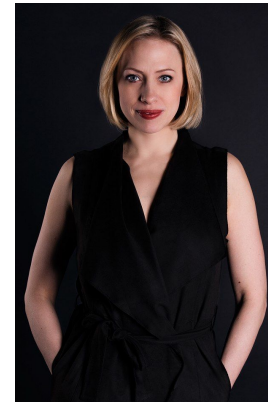

office@stellamodels.com

www.stellamodels.com

HEIGHT	BUST	DRESS	WAIST	HIPS	SHOES	HAIR	EYES
164	90	36	66	92	37.0	BLONDE	BLUE