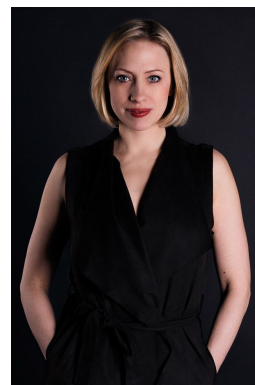

office@stellamodels.com

www.stellamodels.com

HEIGHT	BUST	DRESS	WAIST	HIPS	SHOES	HAIR	EYES
164	90	36	66	92	37.0	BLONDE	BLUE