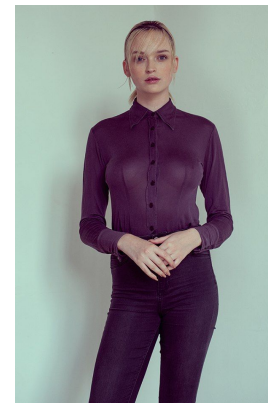

office@stellamodels.com

www.stellamodels.com

HEIGHT	BUST	DRESS	WAIST	HIPS	SHOES	HAIR	EYES
180	81	36-38	67	93	41.0	BLONDE	BLUE