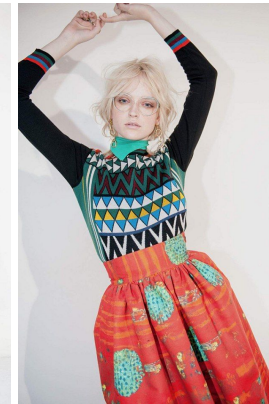

office@stellamodels.com

www.stellamodels.com

HEIGHT	BUST	DRESS	WAIST	HIPS	SHOES	HAIR	EYES
180	81	36-38	67	93	41.0	BLONDE	BLUE