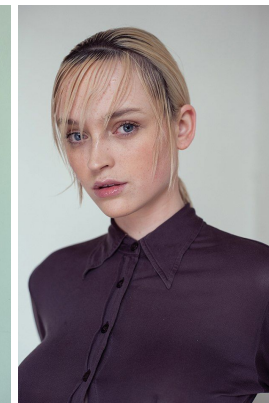

office@stellamodels.com

www.stellamodels.com

HEIGHT	BUST	DRESS	WAIST	HIPS	SHOES	HAIR	EYES
180	81	36-38	67	93	41.0	BLONDE	BLUE