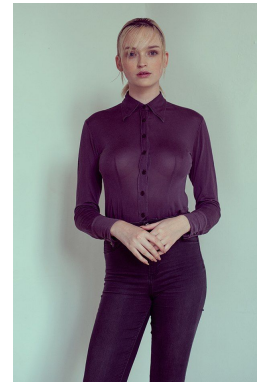

office@stellamodels.com

www.stellamodels.com

HEIGHT	BUST	DRESS	WAIST	HIPS	SHOES	HAIR	EYES
180	81	36-38	67	93	41.0	BLONDE	BLUE