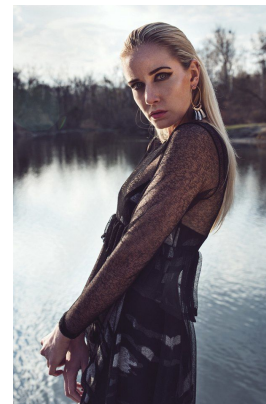

—
STELLA
MODELS
×

www.stellamodels.com

HEIGHT	BUST	DRESS	WAIST	HIPS	SHOES	HAIR	EYES
176	84	34-36	61	91	40.5	BLONDE	BLUE/GREEN