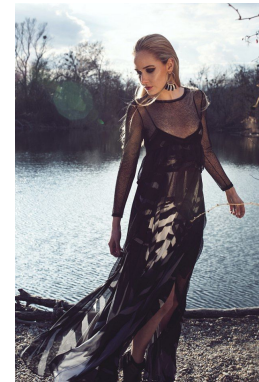

—
STELLA
MODELS
×

www.stellamodels.com

| | | | | | | | |
|--------|------|-------|-------|------|-------|--------|------------|
| HEIGHT | BUST | DRESS | WAIST | HIPS | SHOES | HAIR | EYES |
| 176 | 84 | 34-36 | 61 | 91 | 40.5 | BLONDE | BLUE/GREEN |