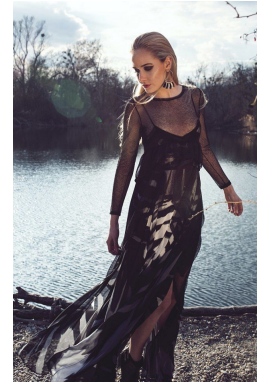

—
STELLA
MODELS
×

www.stellamodels.com

HEIGHT	BUST	DRESS	WAIST	HIPS	SHOES	HAIR	EYES
176	84	34-36	61	91	40.5	BLONDE	BLUE/GREEN