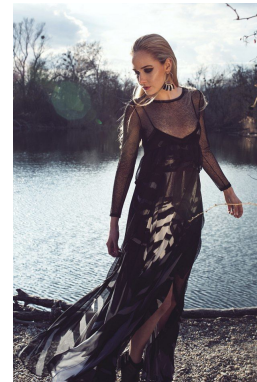

—
STELLA
MODELS
×

www.stellamodels.com

HEIGHT	BUST	DRESS	WAIST	HIPS	SHOES	HAIR	EYES
176	84	34-36	61	91	40.5	BLONDE	BLUE/GREEN