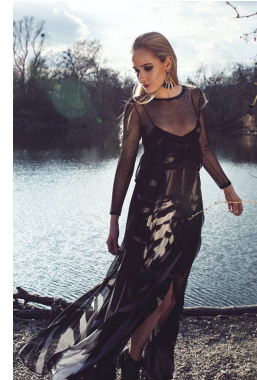

—
STELLA
MODELS
×

www.stellamodels.com

HEIGHT	BUST	DRESS	WAIST	HIPS	SHOES	HAIR	EYES
176	84	34-36	61	91	40.5	BLONDE	BLUE/GREEN