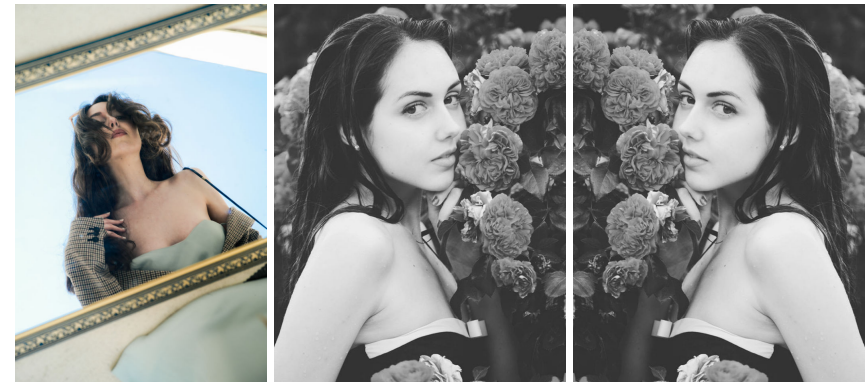

office@stellamodels.com

www.stellamodels.com

HEIGHT	BUST	DRESS	WAIST	HIPS	SHOES	HAIR	EYES
179	80	34-36	61	89	40.0	DARK BROWN	BROWN