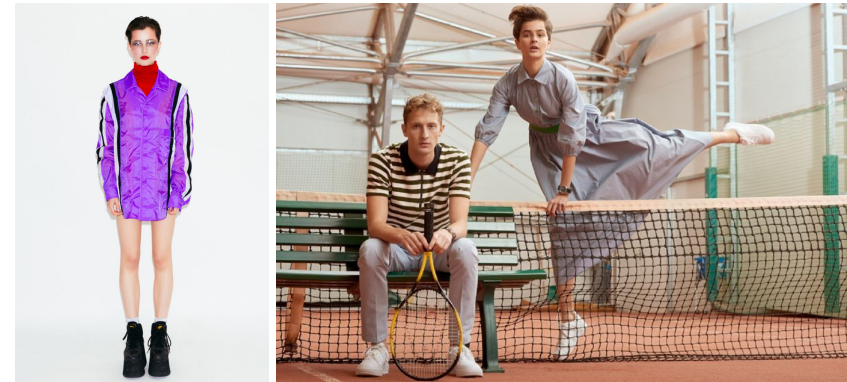

—
STELLA
MODELS
×

www.stellamodels.com

HEIGHT	BUST	DRESS	WAIST	HIPS	SHOES	HAIR	EYES
175	82	32-34	57	85	37.0	BROWN	BLUE/GREEN