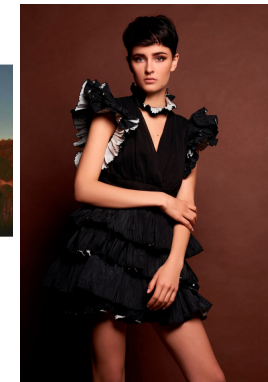

STELLA  
MODELS

www.stellamodels.com

HEIGHT	BUST	DRESS	WAIST	HIPS	SHOES	HAIR	EYES
175	82	32-34	57	85	37.0	BROWN	BLUE/GREEN