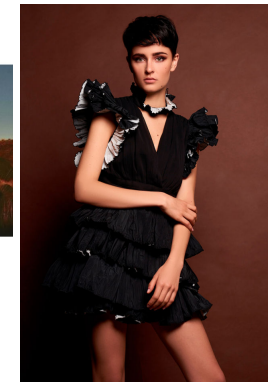

—
STELLA
MODELS
×

www.stellamodels.com

HEIGHT	BUST	DRESS	WAIST	HIPS	SHOES	HAIR	EYES
175	82	32-34	57	85	37.0	BROWN	BLUE/GREEN