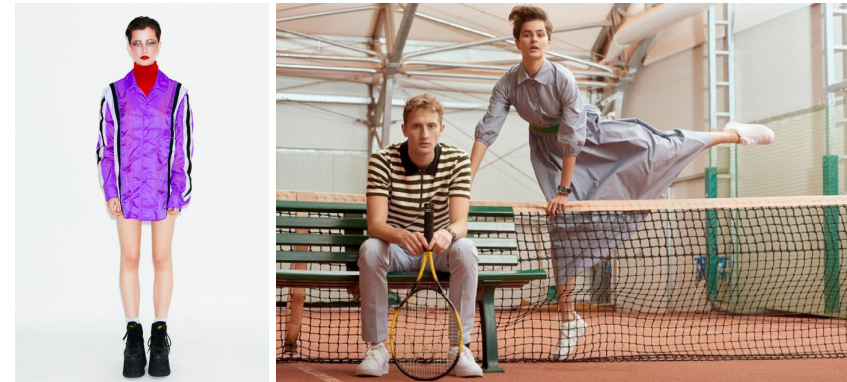

STELLA  
MODELS

www.stellamodels.com

HEIGHT	BUST	DRESS	WAIST	HIPS	SHOES	HAIR	EYES
175	82	32-34	57	85	37.0	BROWN	BLUE/GREEN