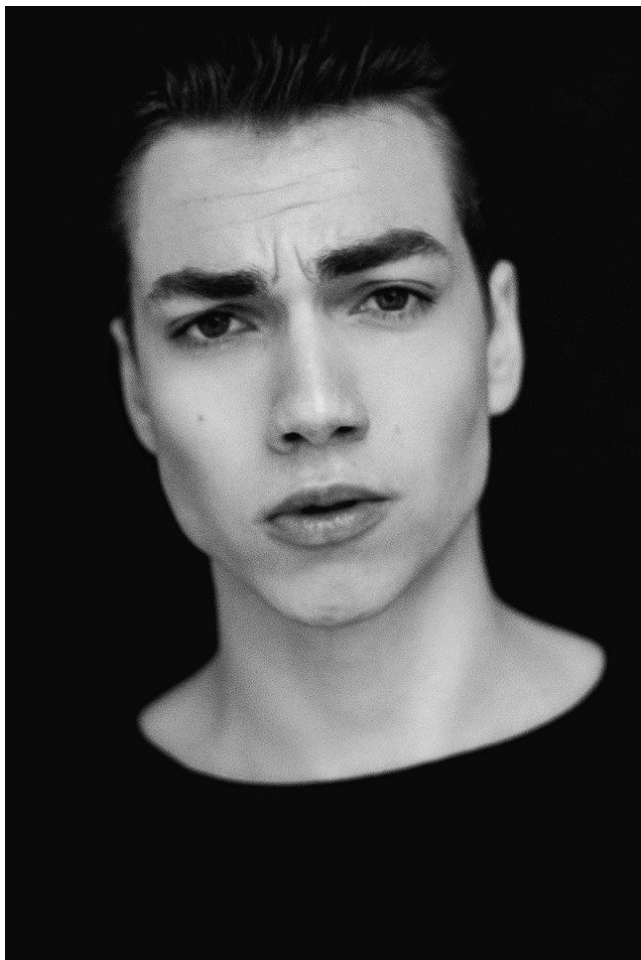

—
STELLA
MODELS
×

LUCA

T: +43 1 586 90 27

office@stellamodels.com

www.stellamodels.com

—
STELLA
MODELS
×

LUCA

T: +43 1 586 90 27

office@stellamodels.com

www.stellamodels.com