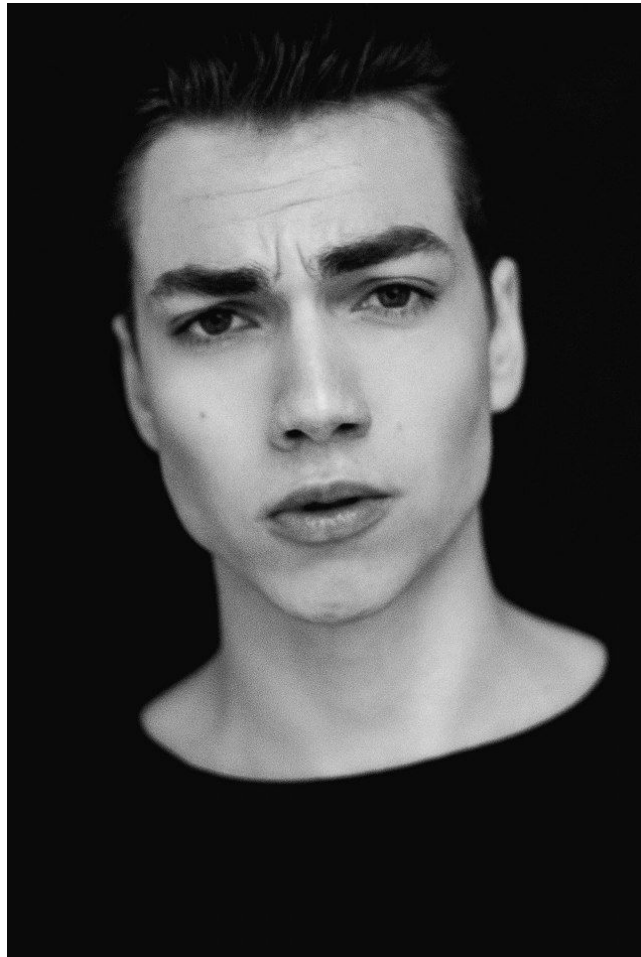

—
STELLA
MODELS
×

LUCA

T: +43 1 586 90 27

office@stellamodels.com

www.stellamodels.com