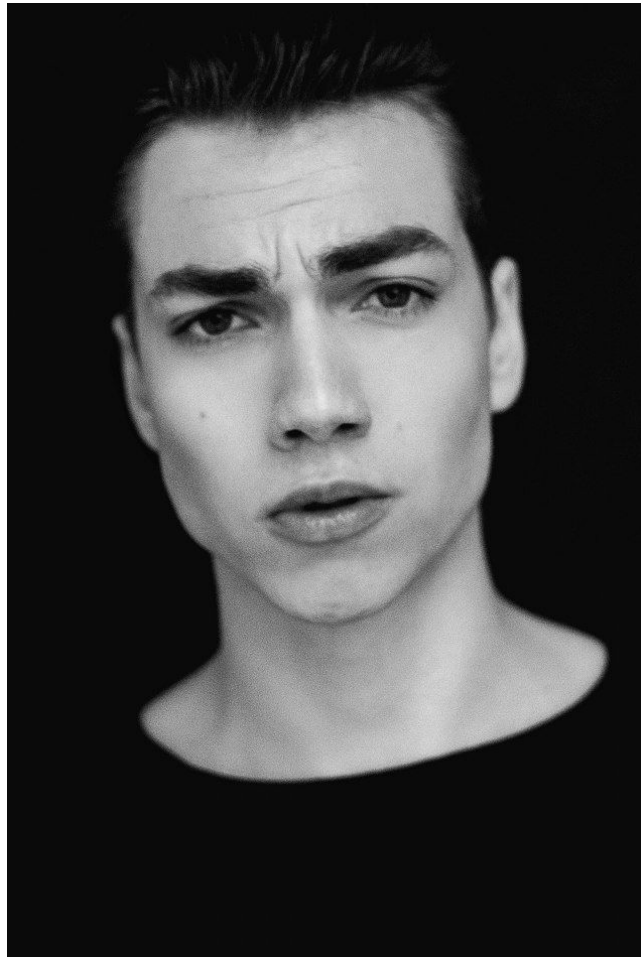

—
STELLA
MODELS
×

LUCA

office@stellamodels.com

www.stellamodels.com