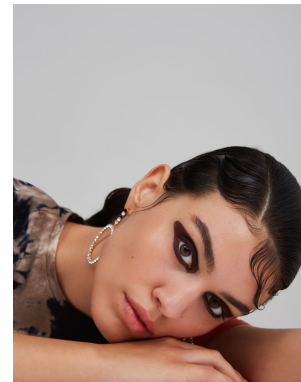

—  
STELLA  
MODELS  
×

[www.stellamodels.com](http://www.stellamodels.com)

HEIGHT	BUST	DRESS	WAIST	HIPS	SHOES	HAIR	EYES
182	87	36	66	94	41.0	BRUNETTE	BROWN