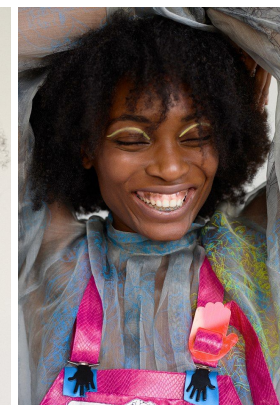

—
STELLA
MODELS
×

www.stellamodels.com

HEIGHT	BUST	DRESS	WAIST	HIPS	SHOES	HAIR	EYES
175	87	36-38	65	93	40.0	DARK BROWN	BROWN