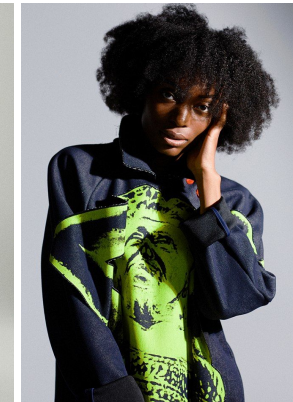

—
STELLA
MODELS
×

www.stellamodels.com

HEIGHT	BUST	DRESS	WAIST	HIPS	SHOES	HAIR	EYES
175	87	36-38	65	93	40.0	DARK BROWN	BROWN