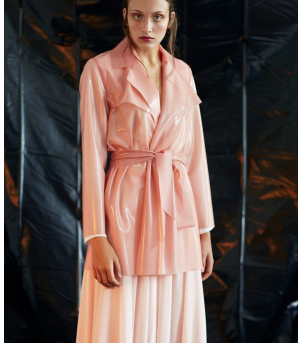

office@stellamodels.com

www.stellamodels.com

HEIGHT	BUST	DRESS	WAIST	HIPS	SHOES	HAIR	EYES
180	80	36	62	91	39.5	BROWN	BLUE/GREY