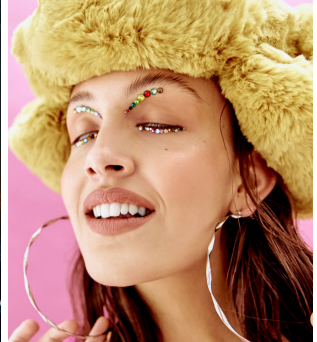

office@stellamodels.com

www.stellamodels.com

HEIGHT	BUST	DRESS	WAIST	HIPS	SHOES	HAIR	EYES
180	80	36	62	91	39.5	BROWN	BLUE/GREY