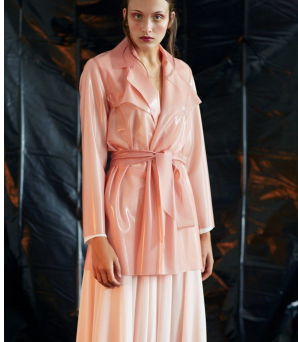

office@stellamodels.com

www.stellamodels.com

HEIGHT	BUST	DRESS	WAIST	HIPS	SHOES	HAIR	EYES
180	80	36	62	91	39.5	BROWN	BLUE/GREY