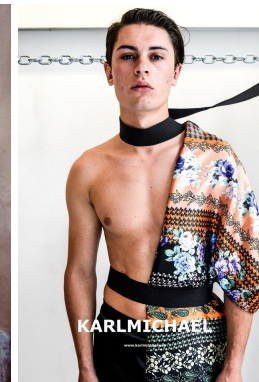

office@stellamodels.com

www.stellamodels.com

HEIGHT	BUST	DRESS	WAIST	HIPS	SHOES	HAIR	EYES
185			72		44.0	BROWN	BROWN