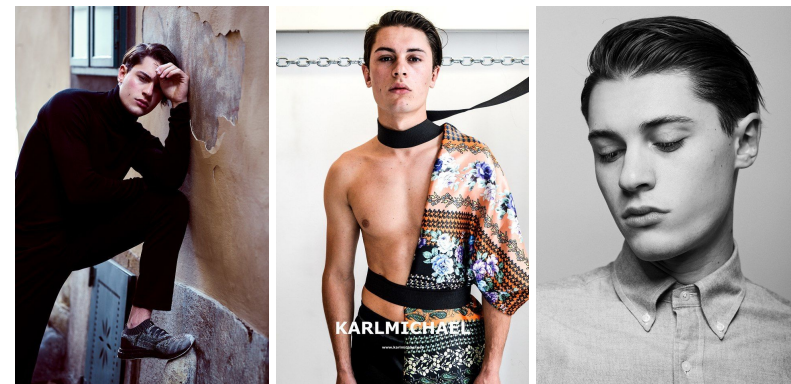

[www.stellamodels.com](http://www.stellamodels.com)

—  
STELLA  
MODELS  
×

HEIGHT	WAIST	SHOES	HAIR	EYES
185	72	44.0	BROWN	BROWN