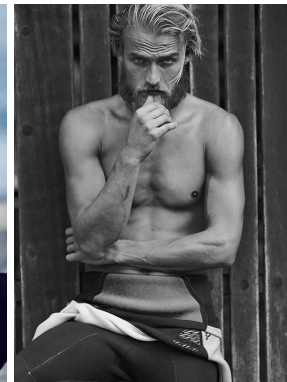

[www.stellamodels.com](http://www.stellamodels.com)

—  
STELLA  
MODELS  
×

HEIGHT	BUST	DRESS	WAIST	HIPS	SHOES	HAIR	EYES
189			84		44.0	BLONDE	BLUE/GREEN