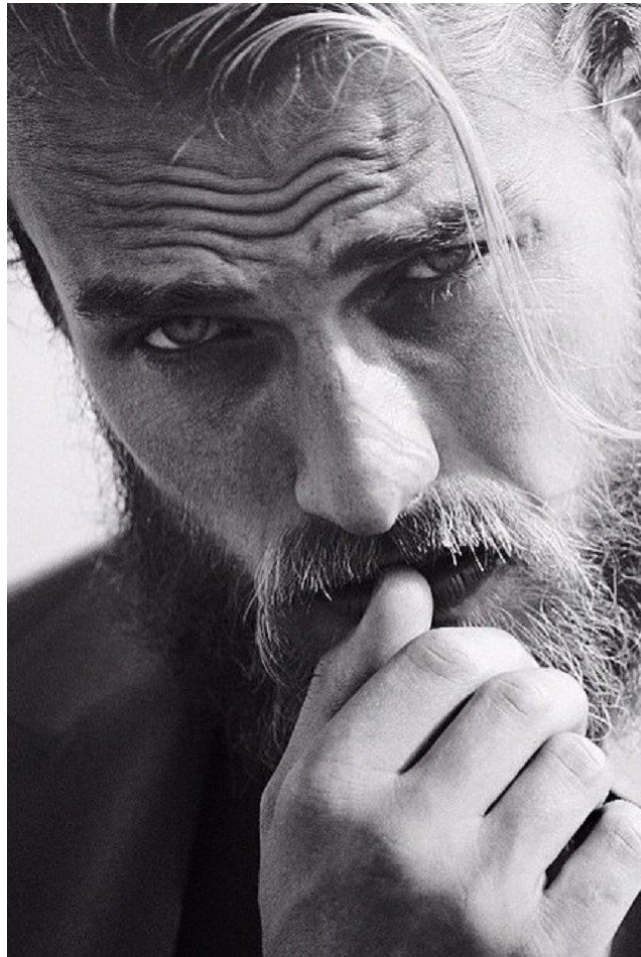

LUKAS PELINKA

T: +43 1 586 90 27

office@stellamodels.com

www.stellamodels.com

—
STELLA
MODELS
×