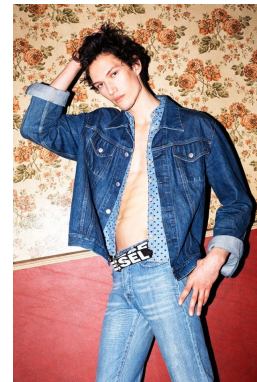

*office@stellamodels.com*

[www.stellamodels.com](http://www.stellamodels.com)

|        |      |       |       |      |       |            |       |
|--------|------|-------|-------|------|-------|------------|-------|
| HEIGHT | BUST | DRESS | WAIST | HIPS | SHOES | HAIR       | EYES  |
| 189    |      |       | 68    |      | 43.0  | DARK BROWN | BROWN |