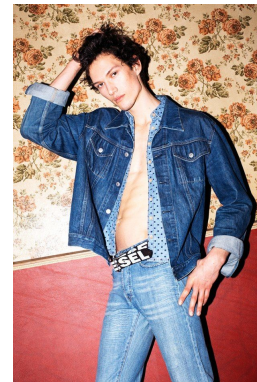

office@stellamodels.com

www.stellamodels.com

HEIGHT	CHEST	WAIST	SHOES	HAIR	EYES
189	83	68	43.0	DARK BROWN	BROWN