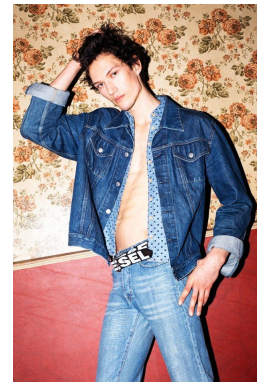

*office@stellamodels.com*

[www.stellamodels.com](http://www.stellamodels.com)

|        |       |       |            |       |       |
|--------|-------|-------|------------|-------|-------|
| HEIGHT | WAIST | SHOES | HAIR       | EYES  | CHEST |
| 189    | 68    | 43.0  | DARK BROWN | BROWN | 83    |