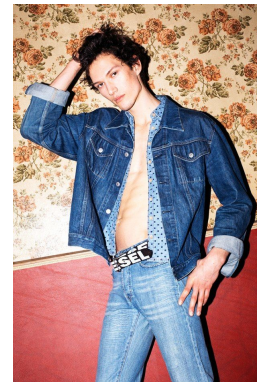

office@stellamodels.com

www.stellamodels.com

HEIGHT	WAIST	SHOES	HAIR	EYES
189	68	43.0	DARK BROWN	BROWN