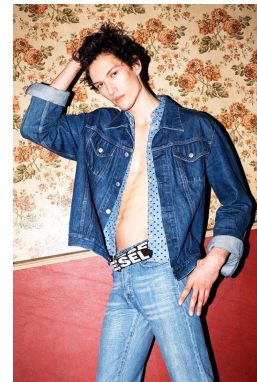

office@stellamodels.com

www.stellamodels.com

HEIGHT	WAIST	SHOES	HAIR	EYES	CHEST
189	68	43.0	DARK BROWN	BROWN	83