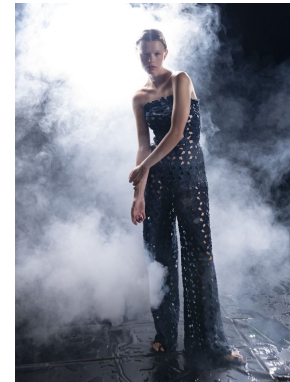

HEIGHT	BUST	DRESS	WAIST	HIPS	SHOES	HAIR	EYES
179	87	34-36	60	89	39.0	BLONDE	GREEN