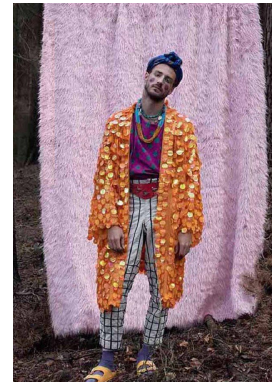

STELLA
MODELS

www.stellamodels.com

| HEIGHT | WAIST | SHOES | HAIR | EYES | SUIT | CHEST |
|--------|-------|-------|-------|------|------|-------|
| 185 | 82 | 45.0 | BROWN | BLUE | R | 88 |