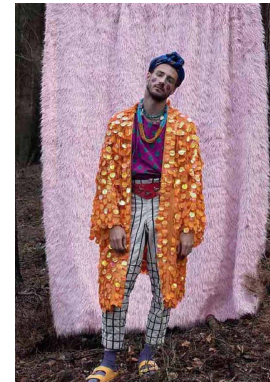

STELLA
MODELS

www.stellamodels.com

HEIGHT	BUST	DRESS	WAIST	HIPS	SHOES	HAIR	EYES
185			82		45.0	BROWN	BLUE