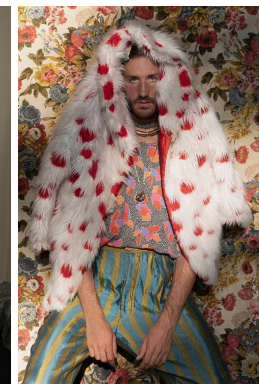

STELLA
MODELS

www.stellamodels.com

| HEIGHT | WAIST | SHOES | HAIR | EYES | SUIT | CHEST |
|--------|-------|-------|-------|------|------|-------|
| 185 | 82 | 45.0 | BROWN | BLUE | R | 88 |