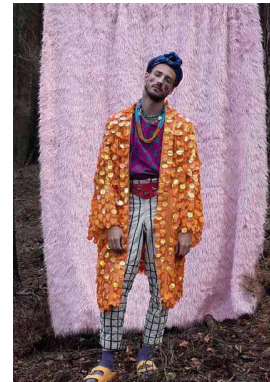

office@stellamodels.com

www.stellamodels.com

HEIGHT	WAIST	SHOES	HAIR	EYES	SUIT	CHEST
185	82	45.0	BROWN	BLUE	R	88