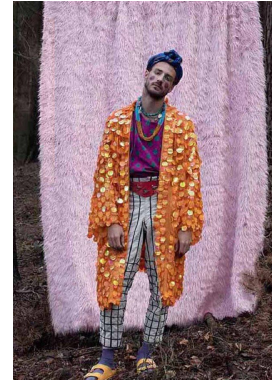

STELLA  
MODELS

www.stellamodels.com

HEIGHT	CHEST	WAIST	SUIT	SHOES	HAIR	EYES
185	88	82	R	45.0	BROWN	BLUE