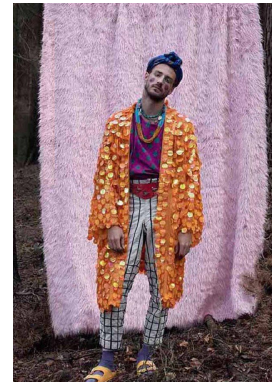

STELLA  
MODELS

www.stellamodels.com

HEIGHT	WAIST	SHOES	HAIR	EYES
185	82	45.0	BROWN	BLUE