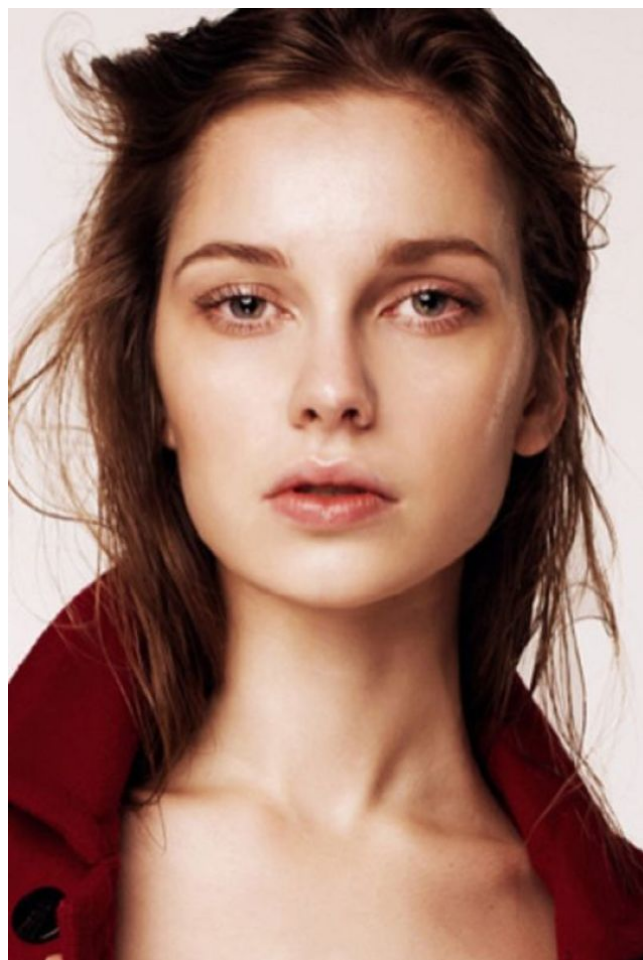

—
STELLA
MODELS
×

MAGDA K

T: +43 1 586 90 27

office@stellamodels.com

www.stellamodels.com

—
STELLA
MODELS
×

MAGDA K

T: +43 1 586 90 27

office@stellamodels.com

www.stellamodels.com