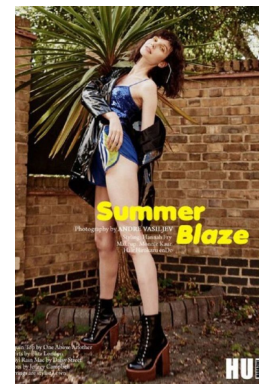

*office@stellamodels.com*

[www.stellamodels.com](http://www.stellamodels.com)

HEIGHT	BUST	DRESS	WAIST	HIPS	SHOES	HAIR	EYES
178	83	34-36	58	88	39.0	BROWN	GREEN