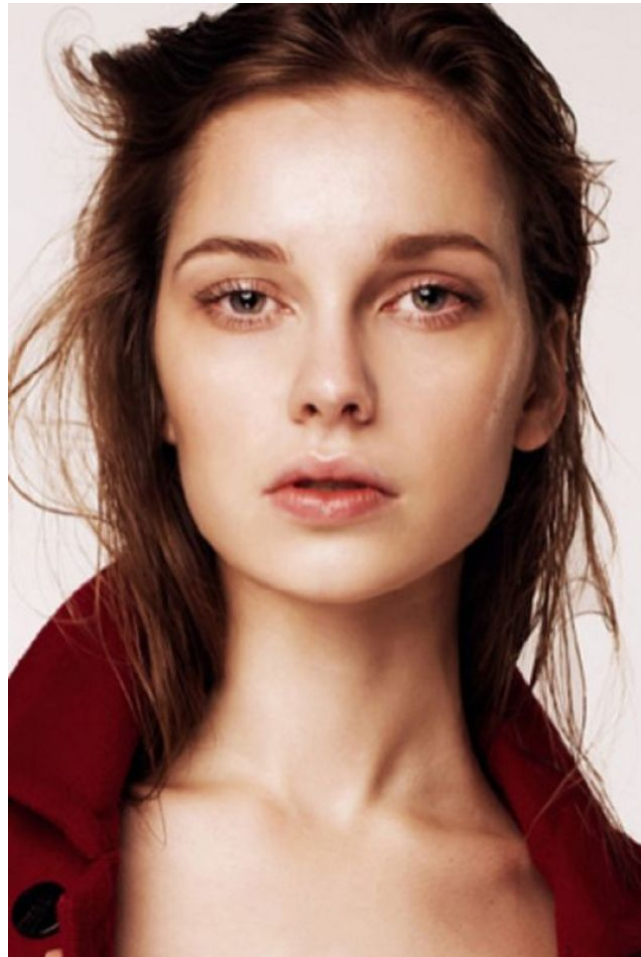

—
STELLA
MODELS
×

MAGDA K

T: +43 1 586 90 27

office@stellamodels.com

www.stellamodels.com

—
STELLA
MODELS
×

MAGDA K

T: +43 1 586 90 27

office@stellamodels.com

www.stellamodels.com