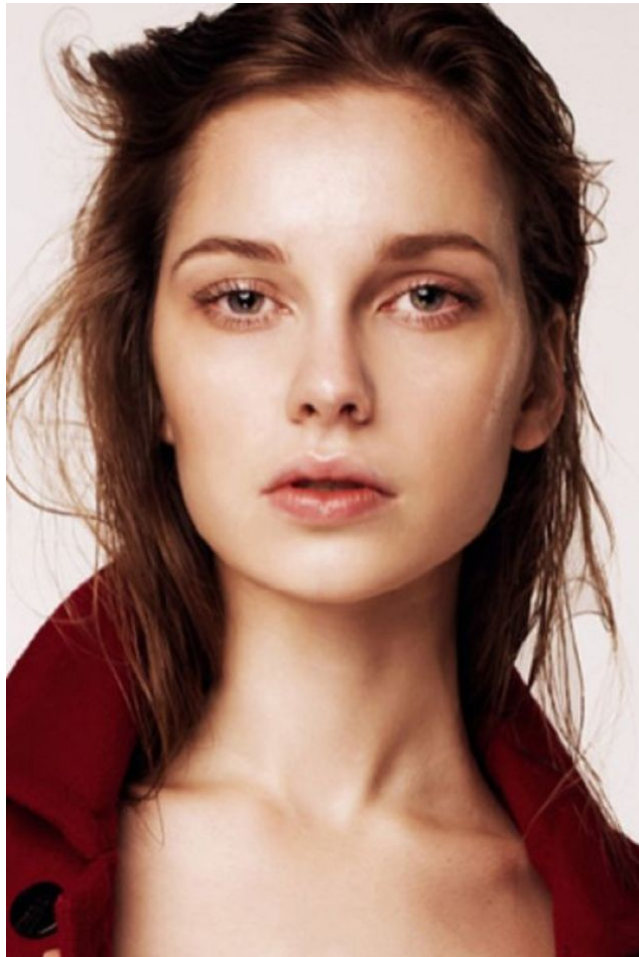

—
STELLA
MODELS
×

MAGDA K

T: +43 1 586 90 27

office@stellamodels.com

www.stellamodels.com

—
STELLA
MODELS
×

MAGDA K

T: +43 1 586 90 27

office@stellamodels.com

www.stellamodels.com