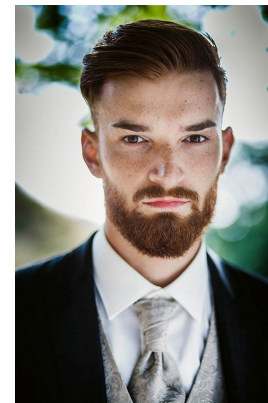

HEIGHT	BUST	DRESS	WAIST	HIPS	SHOES	HAIR	EYES
195			78		45.0	RED	BROWN