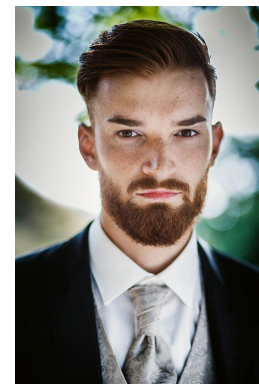

HEIGHT	BUST	DRESS	WAIST	HIPS	SHOES	HAIR	EYES
195			78		45.0	RED	BROWN