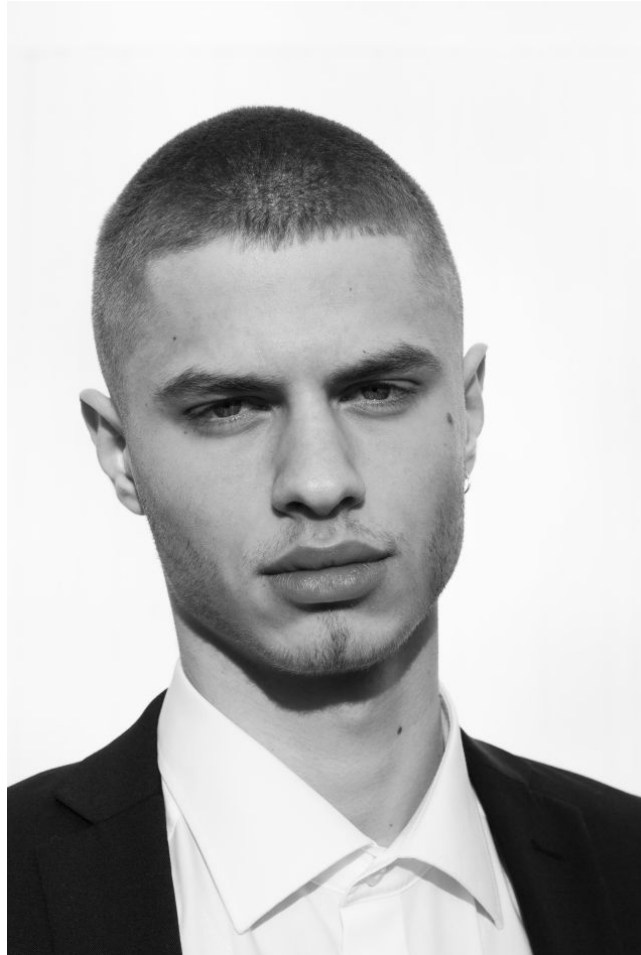

MARC FELLERER

T: +43 1 586 90 27

office@stellamodels.com

www.stellamodels.com

—
STELLA
MODELS
×