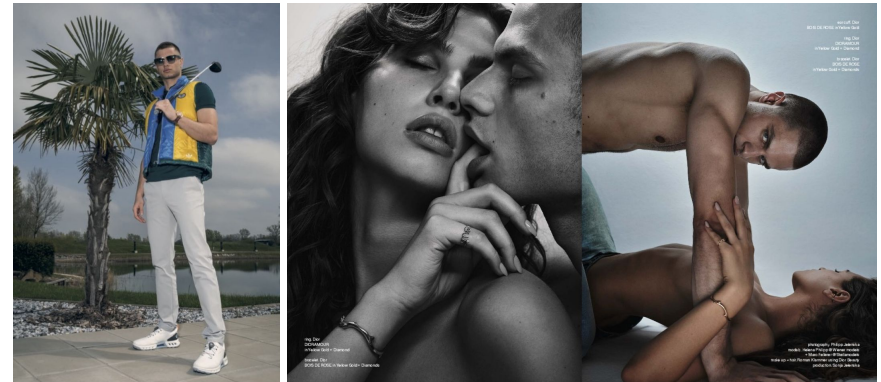

HEIGHT	CHEST	WAIST	HIPS	SUIT	SHOES	HAIR	EYES
193	92	78	90	50.0 L	46.0	BLONDE	BLUE