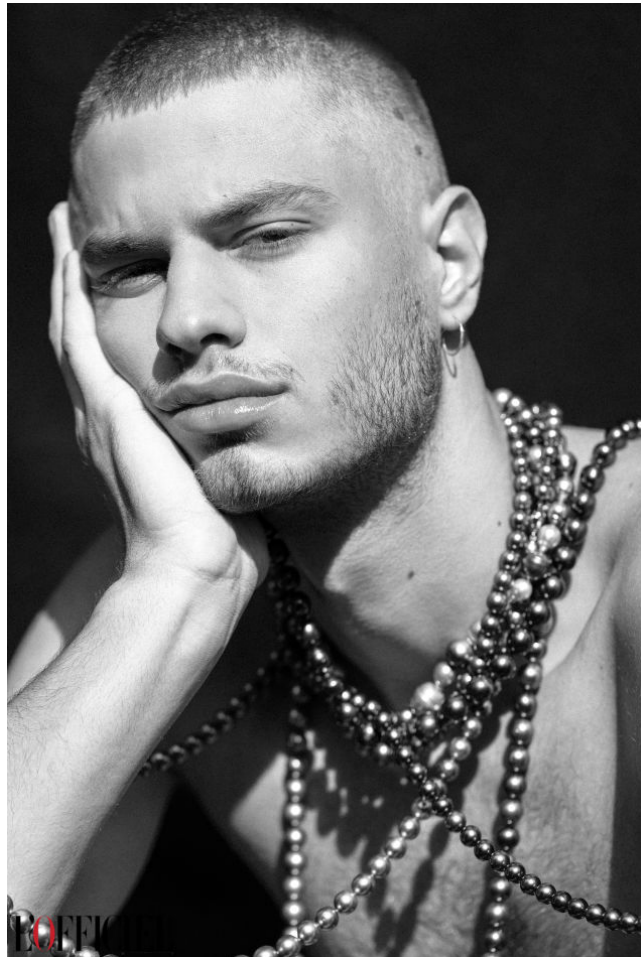

—
STELLA
MODELS
×

MARC FELLERER

T: +43 1 586 90 27

office@stellamodels.com

www.stellamodels.com

—
STELLA
MODELS
×

MARC FELLERER

T: +43 1 586 90 27

office@stellamodels.com

www.stellamodels.com