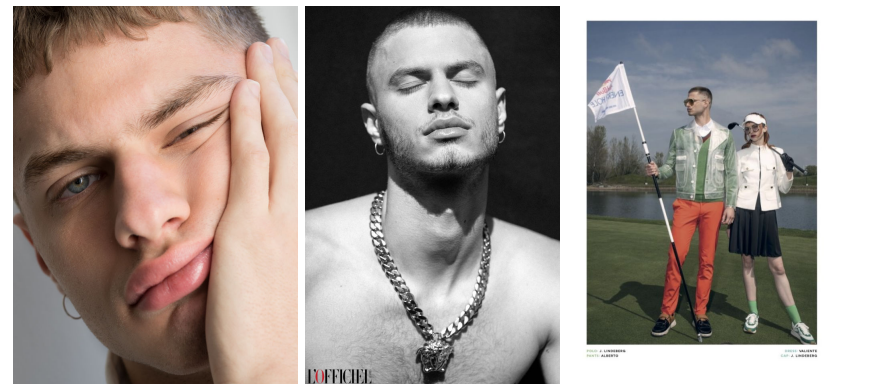

HEIGHT	CHEST	WAIST	HIPS	SUIT	SHOES	HAIR	EYES
193	92	78	90	50.0 L	46.0	BLONDE	BLUE