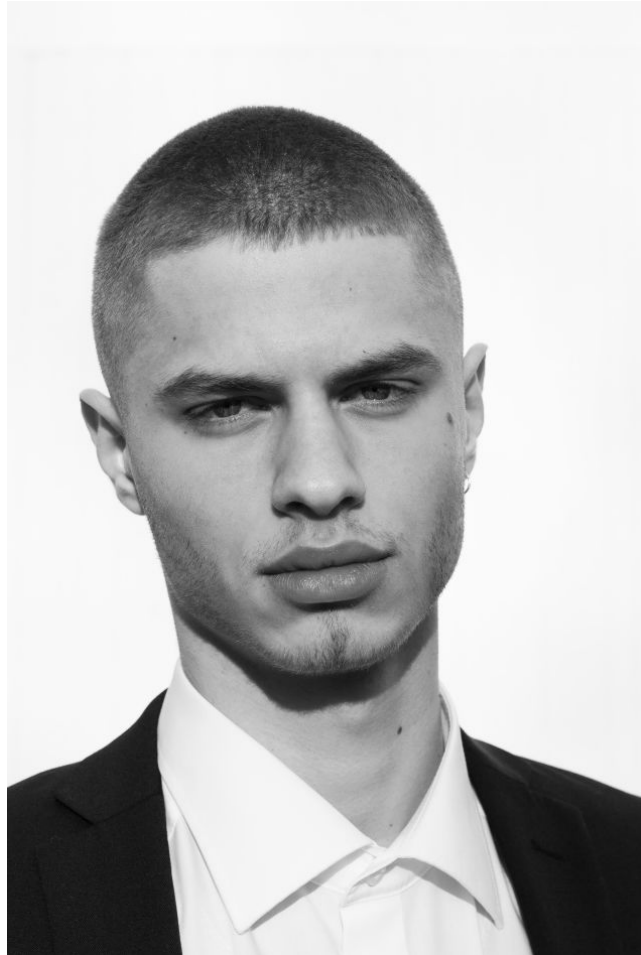

—
STELLA
MODELS
×

MARC FELLERER

T: +43 1 586 90 27

office@stellamodels.com

www.stellamodels.com

—
STELLA
MODELS
×

MARC FELLERER

T: +43 1 586 90 27

office@stellamodels.com

www.stellamodels.com