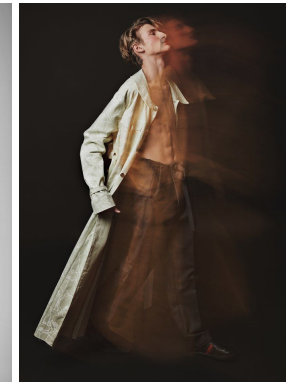

office@stellamodels.com

www.stellamodels.com

HEIGHT	BUST	DRESS	WAIST	HIPS	SHOES	HAIR	EYES
185			70	87	43.0	BLONDE	GREEN