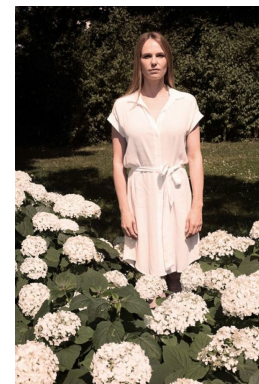

—
STELLA
MODELS
×

www.stellamodels.com

HEIGHT	BUST	DRESS	WAIST	HIPS	SHOES	HAIR	EYES
174	90	36	67	91	38.0	BLONDE	BLUE