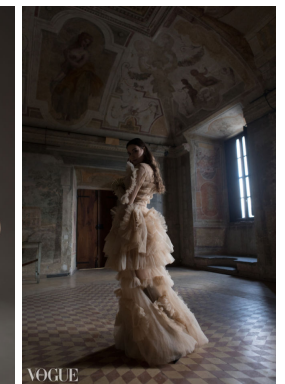

STELLA
MODELS

www.stellamodels.com

HEIGHT	BUST	WAIST	HIPS	HAIR	EYES
178	86	62	89	BROWN	GREEN