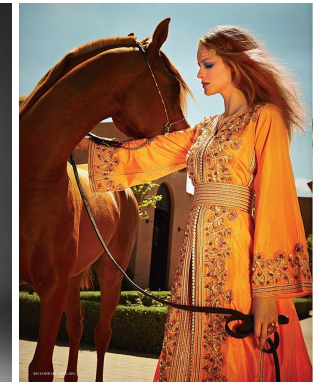

—  
STELLA  
MODELS  
×

[www.stellamodels.com](http://www.stellamodels.com)

|        |      |       |       |      |       |        |       |
|--------|------|-------|-------|------|-------|--------|-------|
| HEIGHT | BUST | DRESS | WAIST | HIPS | SHOES | HAIR   | EYES  |
| 179    |      | 34-36 |       |      | 40.0  | BLONDE | GREEN |