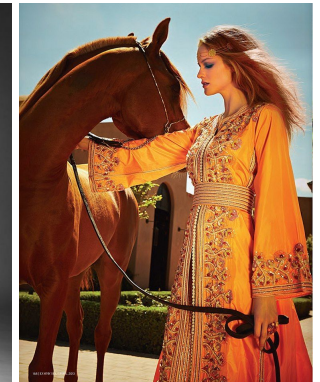

—
STELLA
MODELS
×

www.stellamodels.com

HEIGHT	DRESS	SHOES	HAIR	EYES
179	34-36	40.0	BLONDE	GREEN