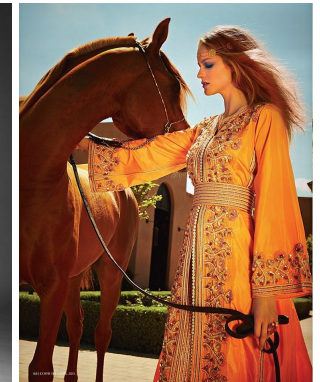

—  
STELLA  
MODELS  
×

[www.stellamodels.com](http://www.stellamodels.com)

HEIGHT	DRESS	SHOES	HAIR	EYES
179	34-36	40.0	BLONDE	GREEN