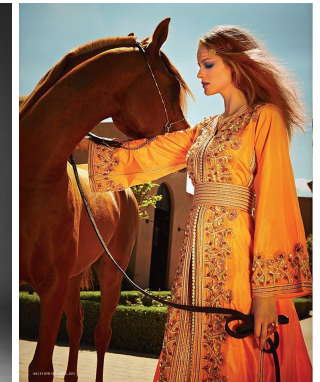

HEIGHT	DRESS	SHOES	HAIR	EYES
179	34-36	40.0	BLONDE	GREEN