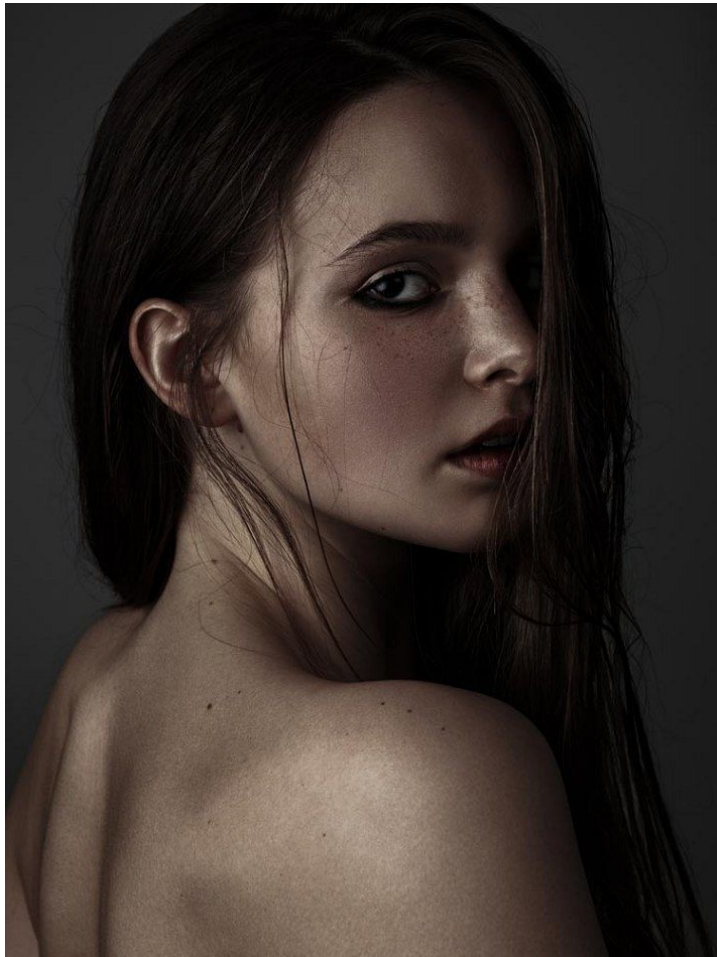

—
STELLA
MODELS
×

MARIE HUBER

T: +43 1 586 90 27

office@stellamodels.com

www.stellamodels.com

—
STELLA
MODELS
×

MARIE HUBER

T: +43 1 586 90 27

office@stellamodels.com

www.stellamodels.com