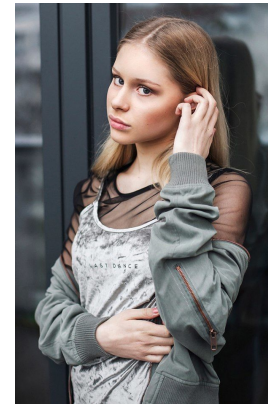

—  
STELLA  
MODELS  
×

[www.stellamodels.com](http://www.stellamodels.com)

HEIGHT	BUST	DRESS	WAIST	HIPS	SHOES	HAIR	EYES
172	92	32-34	65	90	40.0	BLONDE	BLUE