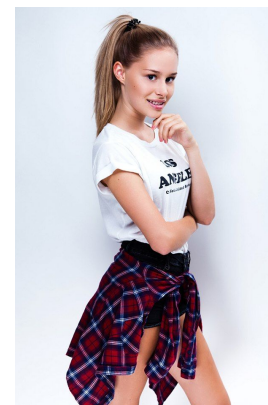

—  
STELLA  
MODELS  
×

[www.stellamodels.com](http://www.stellamodels.com)

HEIGHT	BUST	DRESS	WAIST	HIPS	SHOES	HAIR	EYES
172	92	32-34	65	90	40.0	BLONDE	BLUE