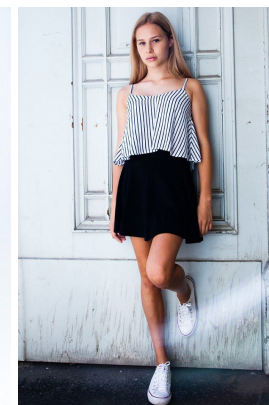

—  
STELLA  
MODELS  
×

[www.stellamodels.com](http://www.stellamodels.com)

HEIGHT	BUST	DRESS	WAIST	HIPS	SHOES	HAIR	EYES
172	92	32-34	65	90	40.0	BLONDE	BLUE