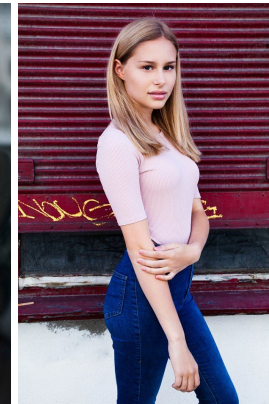

—  
STELLA  
MODELS  
×

[www.stellamodels.com](http://www.stellamodels.com)

HEIGHT	BUST	DRESS	WAIST	HIPS	SHOES	HAIR	EYES
172	92	32-34	65	90	40.0	BLONDE	BLUE