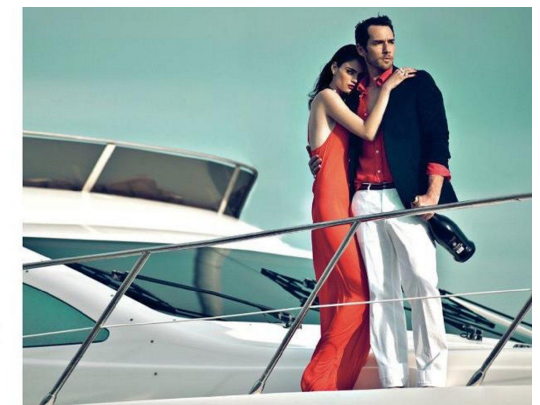

*office@stellamodels.com*

[www.stellamodels.com](http://www.stellamodels.com)

© 2014 Stella Models  
Mario Franco  
Stella Models  
www.stellamodels.com

HEIGHT	BUST	DRESS	WAIST	HIPS	SHOES	HAIR	EYES
184			85		43.0	BROWN	BROWN