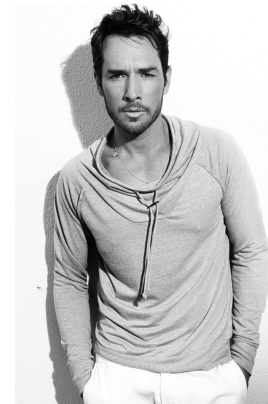

*office@stellamodels.com*

[www.stellamodels.com](http://www.stellamodels.com)

© 2014 Stella Models  
Mario Franco  
Stella Models  
www.stellamodels.com

HEIGHT	BUST	DRESS	WAIST	HIPS	SHOES	HAIR	EYES
184			85		43.0	BROWN	BROWN