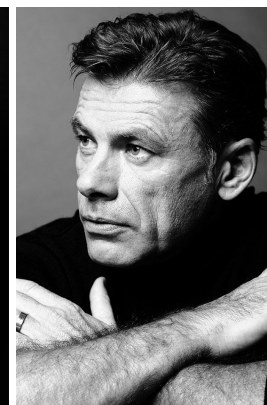

—
STELLA
MODELS
×

MARIO TESTORY

T: +43 1 586 90 27

office@stellamodels.com

www.stellamodels.com

—
STELLA
MODELS
×

MARIO TESTORY

T: +43 1 586 90 27

office@stellamodels.com

www.stellamodels.com

HEIGHT	BUST	DRESS	WAIST	HIPS	SHOES	HAIR	EYES
185			78			GREY	GREEN