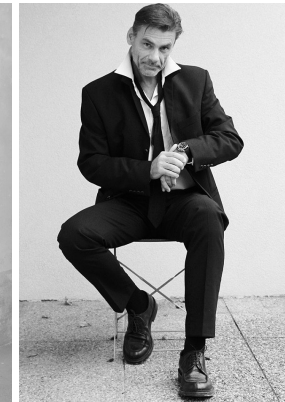

office@stellamodels.com

www.stellamodels.com

HEIGHT	BUST	DRESS	WAIST	HIPS	SHOES	HAIR	EYES
185			78			GREY	GREEN