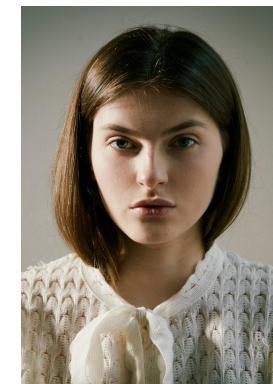

office@stellamodels.com

www.stellamodels.com

HEIGHT	BUST	DRESS	WAIST	HIPS	SHOES	HAIR	EYES
178	85	36	68	96	40.0	BROWN	BLUE/GREEN