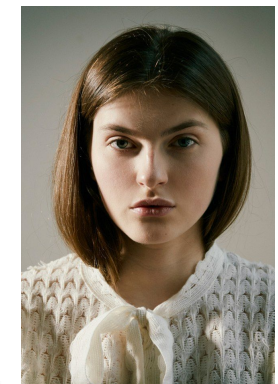

office@stellamodels.com

www.stellamodels.com

HEIGHT	BUST	DRESS	WAIST	HIPS	SHOES	HAIR	EYES
178	85	36	68	102	40.0	BROWN	BLUE/GREEN