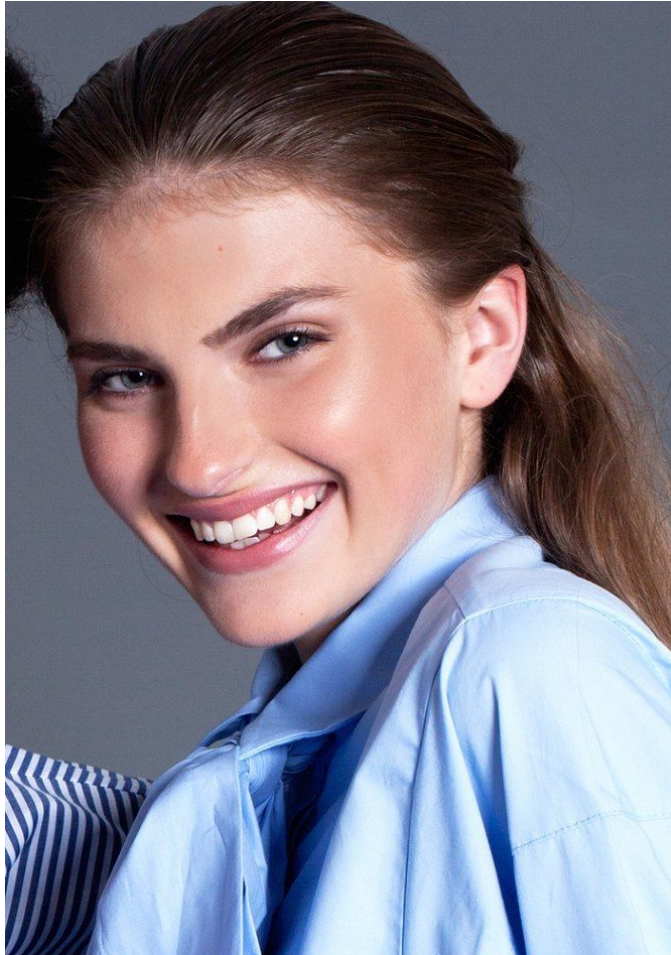

—
STELLA
MODELS
×

MARLENE ENNA

T: +43 1 586 90 27

office@stellamodels.com

www.stellamodels.com

—
STELLA
MODELS
×

MARLENE ENNA

T: +43 1 586 90 27

office@stellamodels.com

www.stellamodels.com