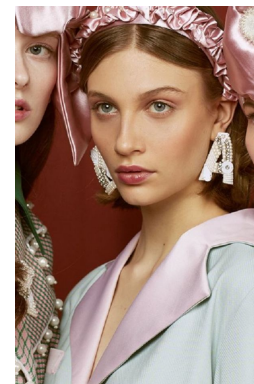

—
STELLA
MODELS
×

www.stellamodels.com

HEIGHT	BUST	DRESS	WAIST	HIPS	SHOES	HAIR	EYES
177	88	34	63	88	41.0	BLONDE	BLUE