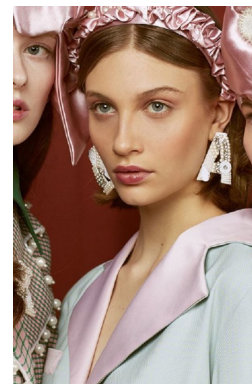

—
STELLA
MODELS
×

www.stellamodels.com

HEIGHT	BUST	DRESS	WAIST	HIPS	SHOES	HAIR	EYES
177	88	34	63	88	41.0	BLONDE	BLUE