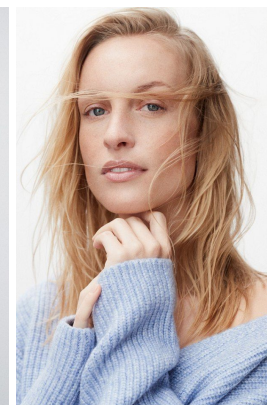

*office@stellamodels.com*

[www.stellamodels.com](http://www.stellamodels.com)

HEIGHT	BUST	DRESS	WAIST	HIPS	SHOES	HAIR	EYES
175	85	34-36	62	88	38.5	BLONDE	BLUE