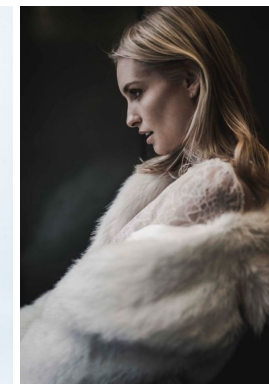

office@stellamodels.com

www.stellamodels.com

HEIGHT	BUST	DRESS	WAIST	HIPS	SHOES	HAIR	EYES
175	85	34-36	62	88	38.5	BLONDE	BLUE