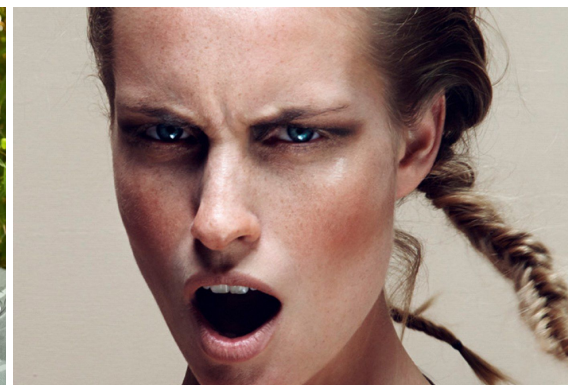

HEIGHT	BUST	DRESS	WAIST	HIPS	SHOES	HAIR	EYES
175	85	34-36	62	88	38.5	BLONDE	BLUE