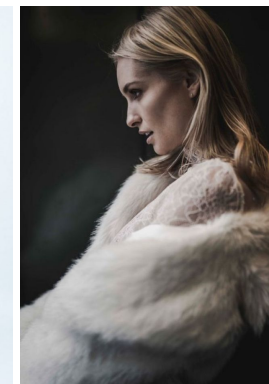

office@stellamodels.com

www.stellamodels.com

| HEIGHT | BUST | DRESS | WAIST | HIPS | SHOES | HAIR | EYES |
|--------|------|-------|-------|------|-------|--------|------|
| 175 | 85 | 34-36 | 62 | 88 | 38.5 | BLONDE | BLUE |