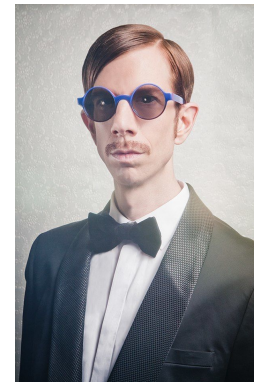

—  
STELLA  
MODELS  
×

[www.stellamodels.com](http://www.stellamodels.com)

HEIGHT	WAIST	SHOES	HAIR	EYES
192	85	46.0	BROWN	BLUE/GREEN