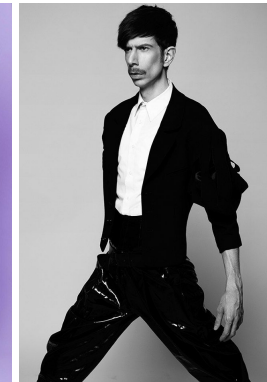

STELLA  
MODELS

[www.stellamodels.com](http://www.stellamodels.com)

HEIGHT	BUST	DRESS	WAIST	HIPS	SHOES	HAIR	EYES
192			85		46.0	BROWN	BLUE/GREEN