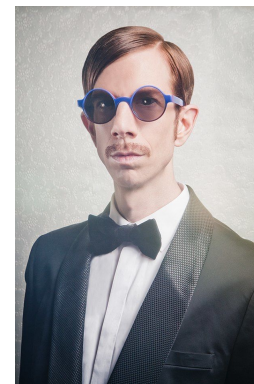

STELLA  
MODELS

[www.stellamodels.com](http://www.stellamodels.com)

HEIGHT	BUST	DRESS	WAIST	HIPS	SHOES	HAIR	EYES
192			85		46.0	BROWN	BLUE/GREEN