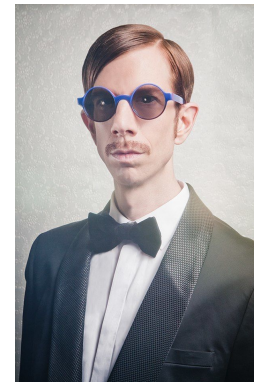

STELLA  
MODELS

www.stellamodels.com

HEIGHT	CHEST	WAIST	HIPS	SUIT	SHOES	HAIR	EYES
192	90	85	92	50.0 L	46.0	BROWN	BLUE/GREEN