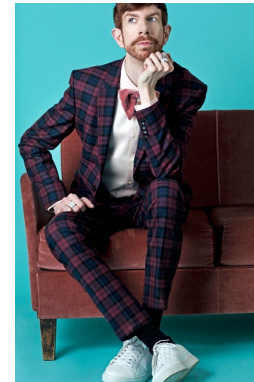

—  
STELLA  
MODELS  
×

[www.stellamodels.com](http://www.stellamodels.com)

HEIGHT	WAIST	SHOES	HAIR	EYES
192	85	46.0	BROWN	BLUE/GREEN