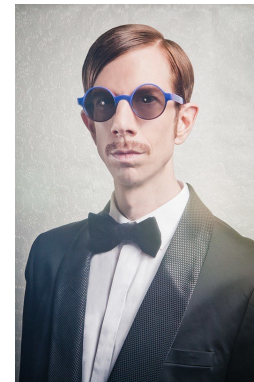

—
STELLA
MODELS
×

www.stellamodels.com

HEIGHT	WAIST	SHOES	HAIR	EYES
192	85	46.0	BROWN	BLUE/GREEN