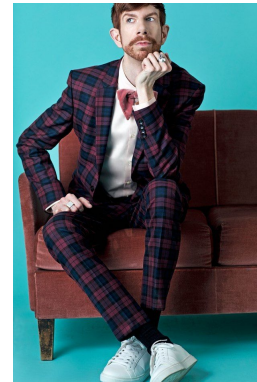

HEIGHT	CHEST	WAIST	HIPS	SUIT	SHOES	HAIR	EYES
192	90	85	92	50.0 L	46.0	BROWN	BLUE/GREEN