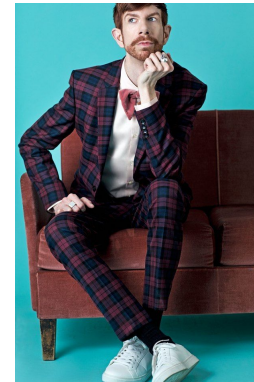

—
STELLA
MODELS
×

www.stellamodels.com

HEIGHT	WAIST	SHOES	HAIR	EYES
192	85	46.0	BROWN	BLUE/GREEN