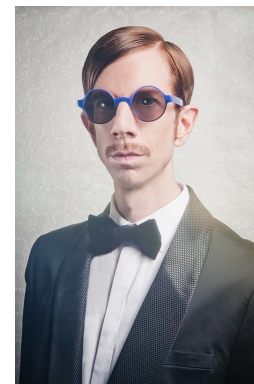

—  
STELLA  
MODELS  
×

[www.stellamodels.com](http://www.stellamodels.com)

HEIGHT	WAIST	HIPS	SHOES	HAIR	EYES	SUIT	CHEST
192	85	92	46.0	BROWN	BLUE/GREEN	L	90