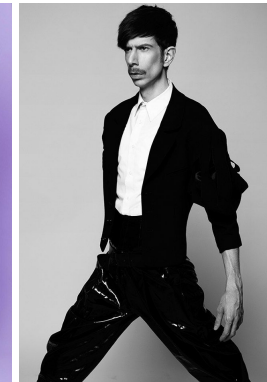

—  
STELLA  
MODELS  
×

[www.stellamodels.com](http://www.stellamodels.com)

HEIGHT	WAIST	SHOES	HAIR	EYES
192	85	46.0	BROWN	BLUE/GREEN