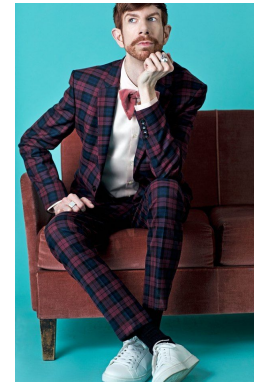

STELLA  
MODELS

www.stellamodels.com

HEIGHT	CHEST	WAIST	HIPS	SUIT	SHOES	HAIR	EYES
192	90	85	92	50.0 L	46.0	BROWN	BLUE/GREEN