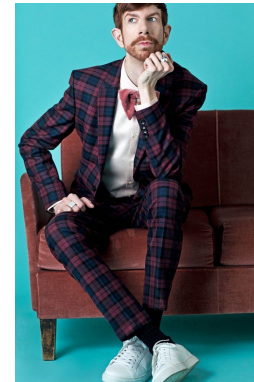

STELLA  
MODELS

[www.stellamodels.com](http://www.stellamodels.com)

HEIGHT	BUST	DRESS	WAIST	HIPS	SHOES	HAIR	EYES
192			85		46.0	BROWN	BLUE/GREEN