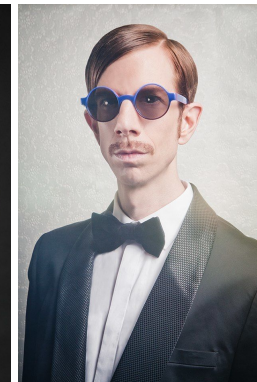

HEIGHT	CHEST	WAIST	HIPS	SUIT	SHOES	HAIR	EYES
192	90	85	92	50.0 L	46.0	BROWN	BLUE/GREEN