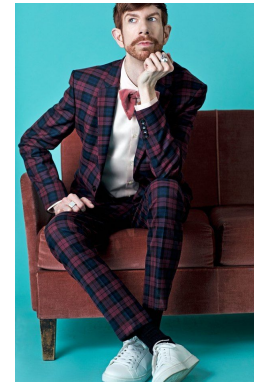

—  
STELLA  
MODELS  
×

[www.stellamodels.com](http://www.stellamodels.com)

HEIGHT	WAIST	HIPS	SHOES	HAIR	EYES	SUIT	CHEST
192	85	92	46.0	BROWN	BLUE/GREEN	L	90