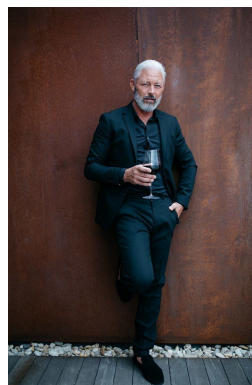

office@stellamodels.com

www.stellamodels.com

HEIGHT	WAIST	SHOES	HAIR	EYES
180	93	44.0	WHITE	BLUE