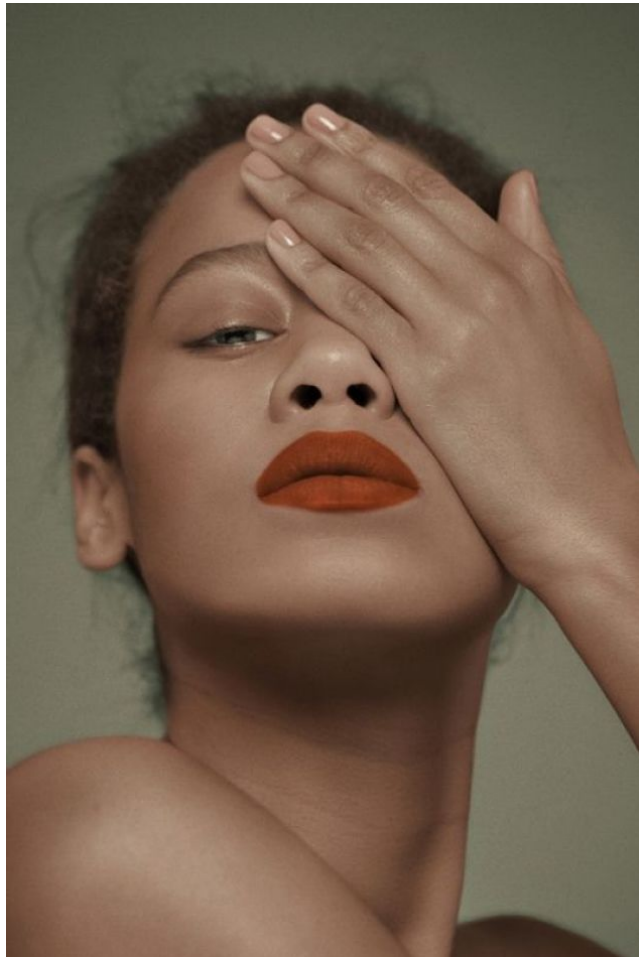

STELLA
MODELS

MARY

T: +43 1 586 90 27

office@stellamodels.com

www.stellamodels.com

STELLA
MODELS

MARY

T: +43 1 586 90 27

office@stellamodels.com

www.stellamodels.com