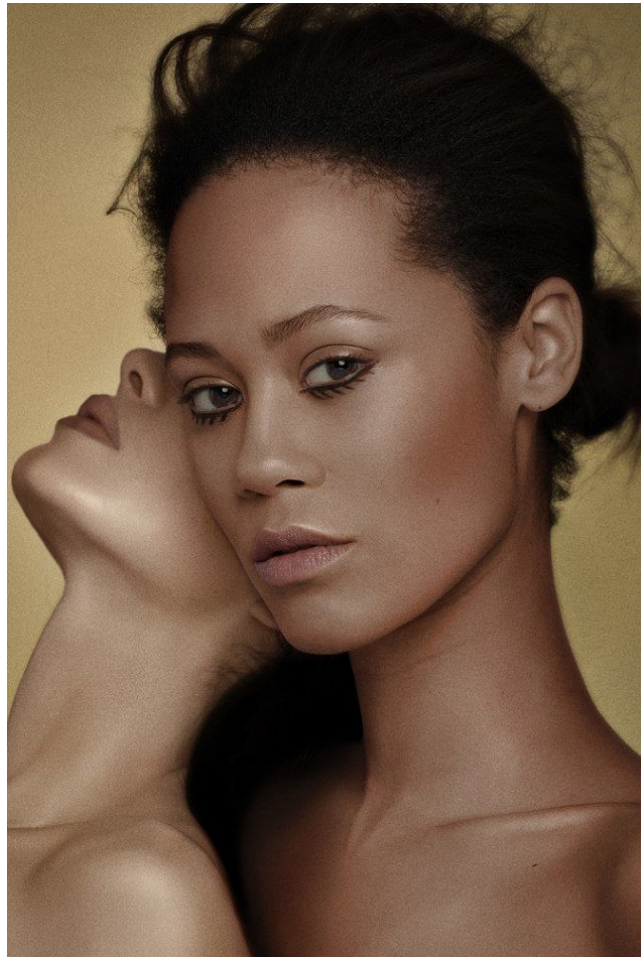

STELLA
MODELS

MARY

T: +43 1 586 90 27

office@stellamodels.com

www.stellamodels.com

STELLA
MODELS

MARY

T: +43 1 586 90 27

office@stellamodels.com

www.stellamodels.com