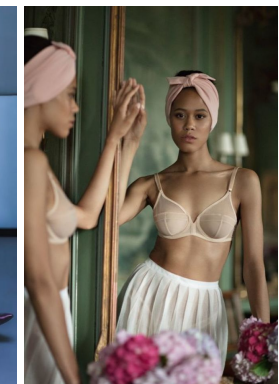

office@stellamodels.com

www.stellamodels.com

HEIGHT	BUST	DRESS	WAIST	HIPS	SHOES	HAIR	EYES
180	83	34-36	63	90	41.0	BROWN	BROWN