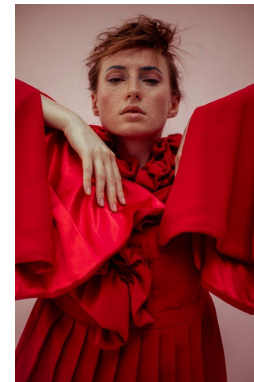

office@stellamodels.com

www.stellamodels.com

DRESS
34-36

SHOES
39.0

HAIR
STRAWBERRY BLONDE

EYES
GREEN/BROWN