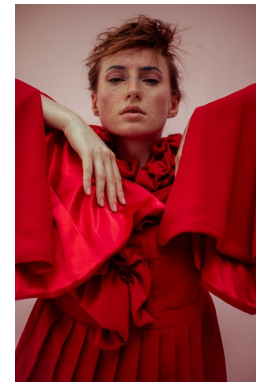

office@stellamodels.com

www.stellamodels.com

DRESS
34-36

SHOES
39.0

HAIR
STRAWBERRY BLONDE

EYES
GREEN/BROWN