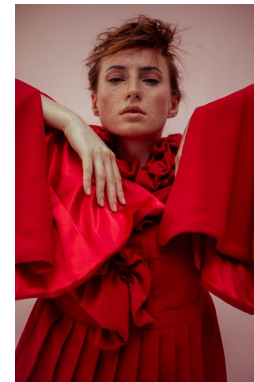

*office@stellamodels.com*

[www.stellamodels.com](http://www.stellamodels.com)

HEIGHT	BUST	DRESS	WAIST	HIPS	SHOES	HAIR	EYES
		34-36			39.0	STRAWBERRY BLONDE	GREEN