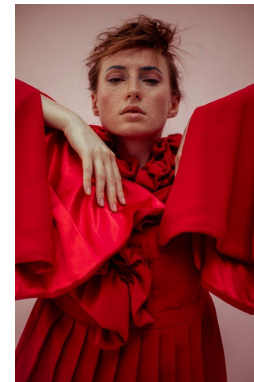

*office@stellamodels.com*

[www.stellamodels.com](http://www.stellamodels.com)

DRESS  
34-36

SHOES  
39.0

HAIR  
STRAWBERRY BLONDE

EYES  
GREEN/BROWN