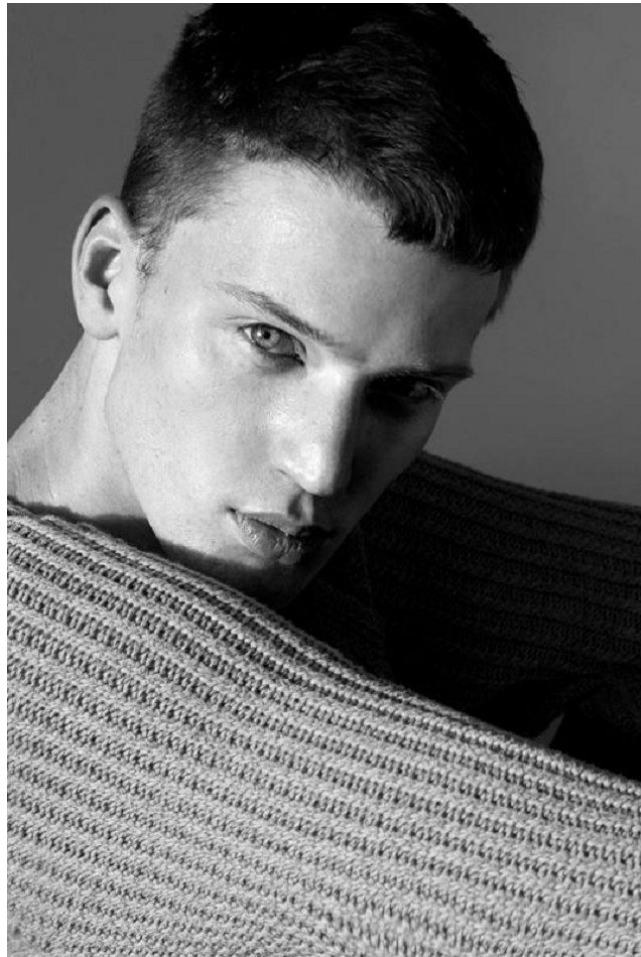

—
STELLA
MODELS
×

MATEUSZ

T: +43 1 586 90 27

office@stellamodels.com

www.stellamodels.com

—
STELLA
MODELS
×

MATEUSZ

T: +43 1 586 90 27

office@stellamodels.com

www.stellamodels.com