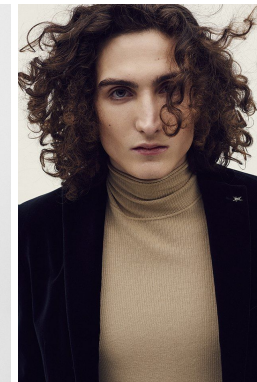

MATHIAS NOBEL

T: +43 1 586 90 27

office@stellamodels.com

—
STELLA
MODELS
×

www.stellamodels.com