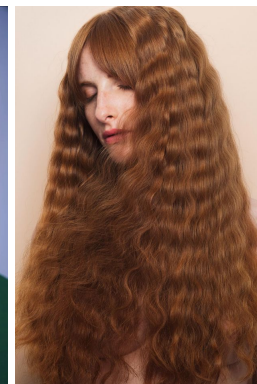

STELLA
MODELS

www.stellamodels.com

HEIGHT	BUST	DRESS	WAIST	HIPS	SHOES	HAIR	EYES
175	85	34	64	89	40.0	VENETIAN RED	GREEN