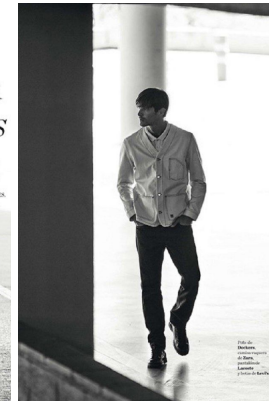

office@stellamodels.com

www.stellamodels.com

HEIGHT	BUST	DRESS	WAIST	HIPS	SHOES	HAIR	EYES
190			79		44.5	BROWN	GREEN