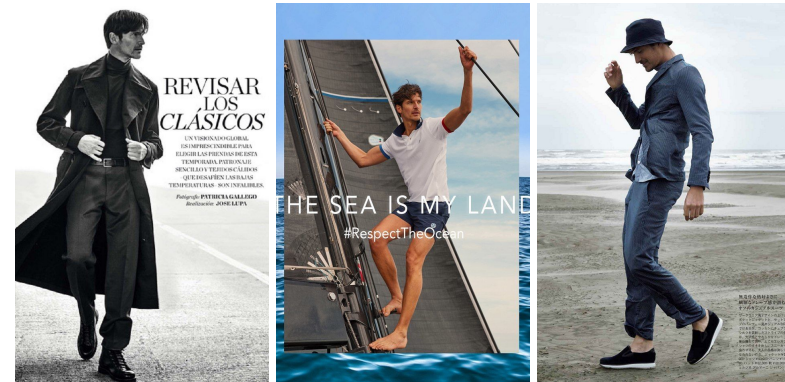

office@stellamodels.com

www.stellamodels.com

HEIGHT	CHEST	WAIST	SHOES	HAIR	EYES
190	101	79	44.5	BROWN	GREEN