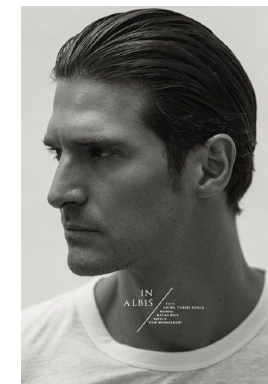

office@stellamodels.com

www.stellamodels.com

HEIGHT	WAIST	SHOES	HAIR	EYES	CHEST
190	79	44.5	BROWN	GREEN	101