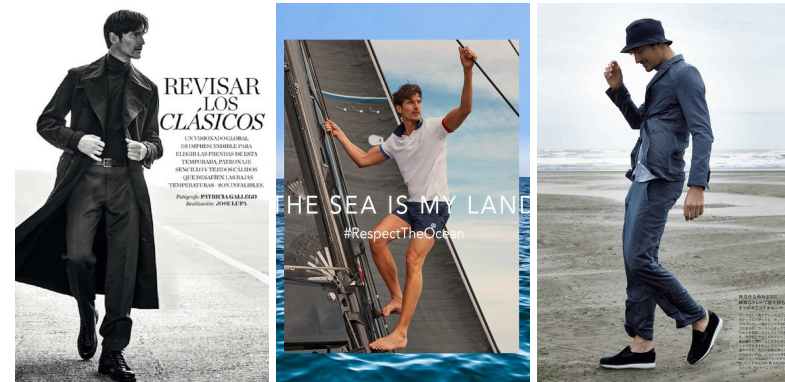

office@stellamodels.com

www.stellamodels.com

HEIGHT	WAIST	SHOES	HAIR	EYES	CHEST
190	79	44.5	BROWN	GREEN	101