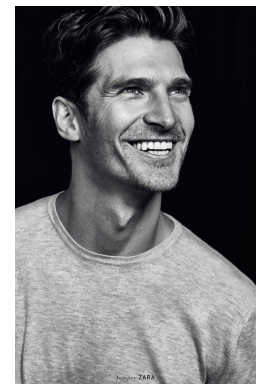

office@stellamodels.com

www.stellamodels.com

HEIGHT	WAIST	SHOES	HAIR	EYES	CHEST
190	79	44.5	BROWN	GREEN	101