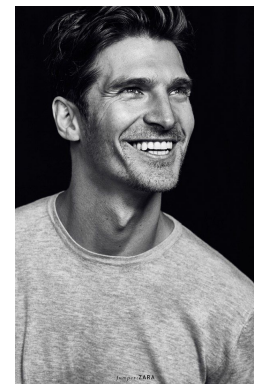

office@stellamodels.com

www.stellamodels.com

HEIGHT	WAIST	SHOES	HAIR	EYES	CHEST
190	79	44.5	BROWN	GREEN	101