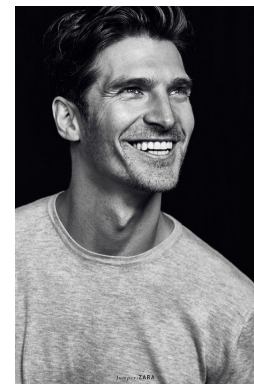

office@stellamodels.com

www.stellamodels.com

HEIGHT	BUST	DRESS	WAIST	HIPS	SHOES	HAIR	EYES
190			79		44.5	BROWN	GREEN