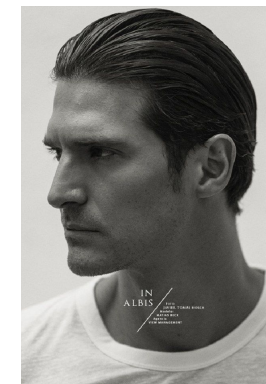

office@stellamodels.com

www.stellamodels.com

HEIGHT	BUST	DRESS	WAIST	HIPS	SHOES	HAIR	EYES
190			79		44.5	BROWN	GREEN