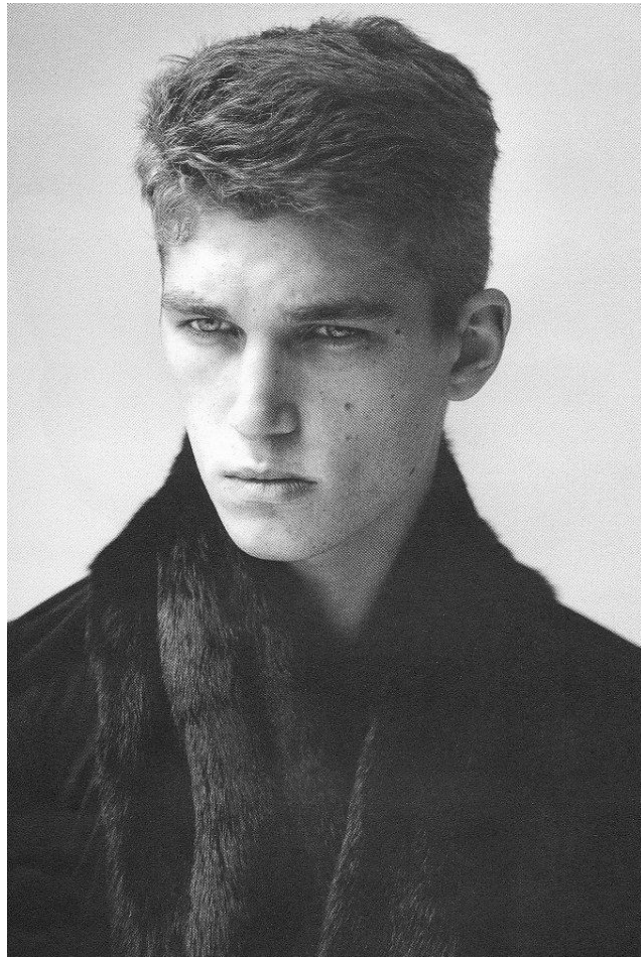

—
STELLA
MODELS
×

MATTEO GUARISE

T: +43 1 586 90 27

office@stellamodels.com

www.stellamodels.com

—
STELLA
MODELS
×

MATTEO GUARISE

T: +43 1 586 90 27