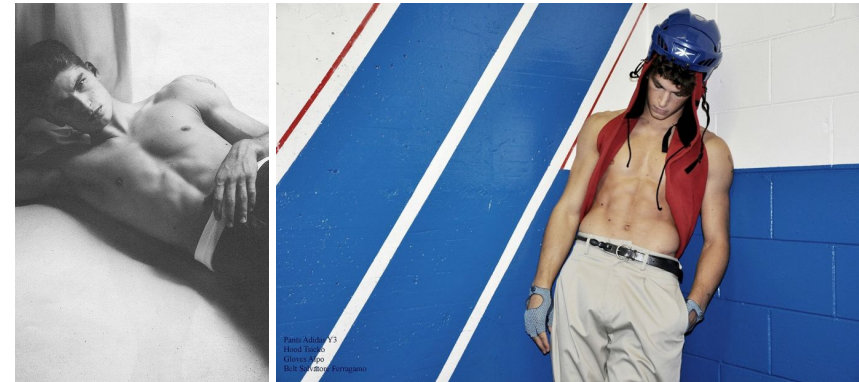

—  
STELLA  
MODELS  
×

[www.stellamodels.com](http://www.stellamodels.com)

HEIGHT	CHEST	WAIST	SHOES	HAIR	EYES
182	96	75	44.0	BLONDE	GREEN