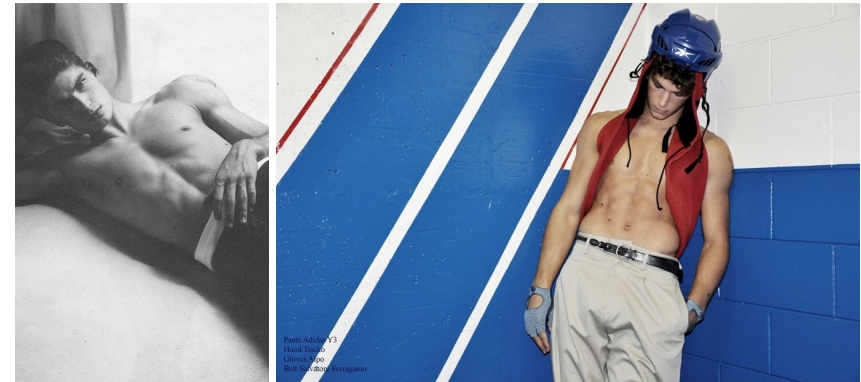

—
STELLA
MODELS
×

www.stellamodels.com

HEIGHT	CHEST	WAIST	SHOES	HAIR	EYES
182	96	75	44.0	BLONDE	GREEN