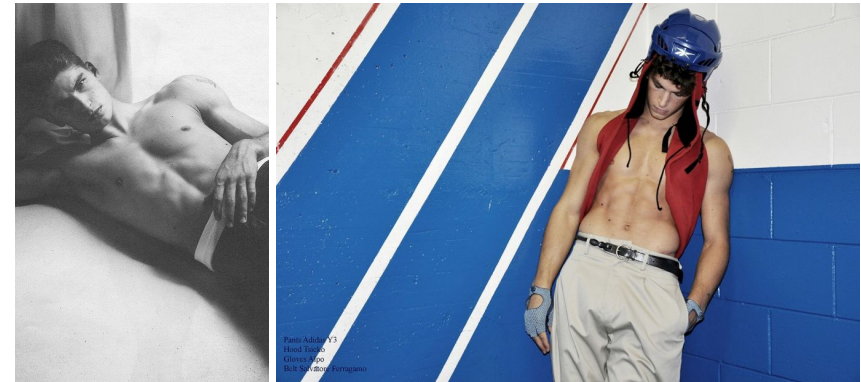

*office@stellamodels.com*

[www.stellamodels.com](http://www.stellamodels.com)

HEIGHT	BUST	DRESS	WAIST	HIPS	SHOES	HAIR	EYES
182			75		44.0	BLONDE	GREEN