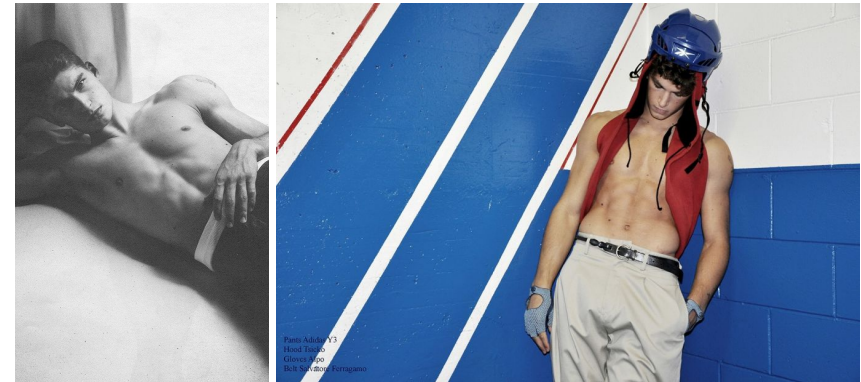

*office@stellamodels.com*

[www.stellamodels.com](http://www.stellamodels.com)

HEIGHT	WAIST	SHOES	HAIR	EYES	CHEST
182	75	44.0	BLONDE	GREEN	96