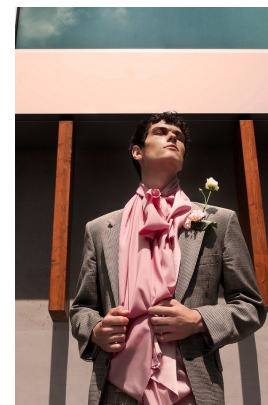

—
STELLA
MODELS
×

www.stellamodels.com

HEIGHT	BUST	DRESS	WAIST	HIPS	SHOES	HAIR	EYES
187			74		44.0	BROWN	BLUE