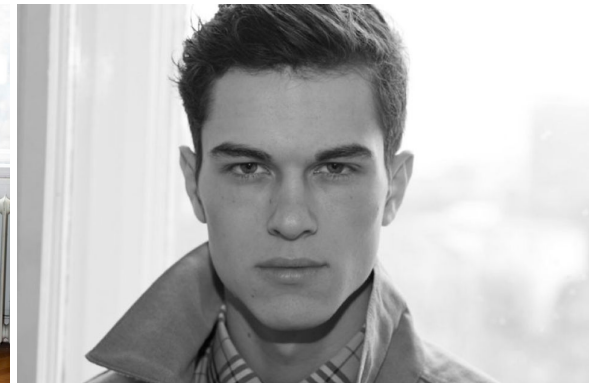

—
STELLA
MODELS
×

www.stellamodels.com

HEIGHT	CHEST	WAIST	SHOES	HAIR	EYES
187	96	74	44.0	BROWN	BLUE